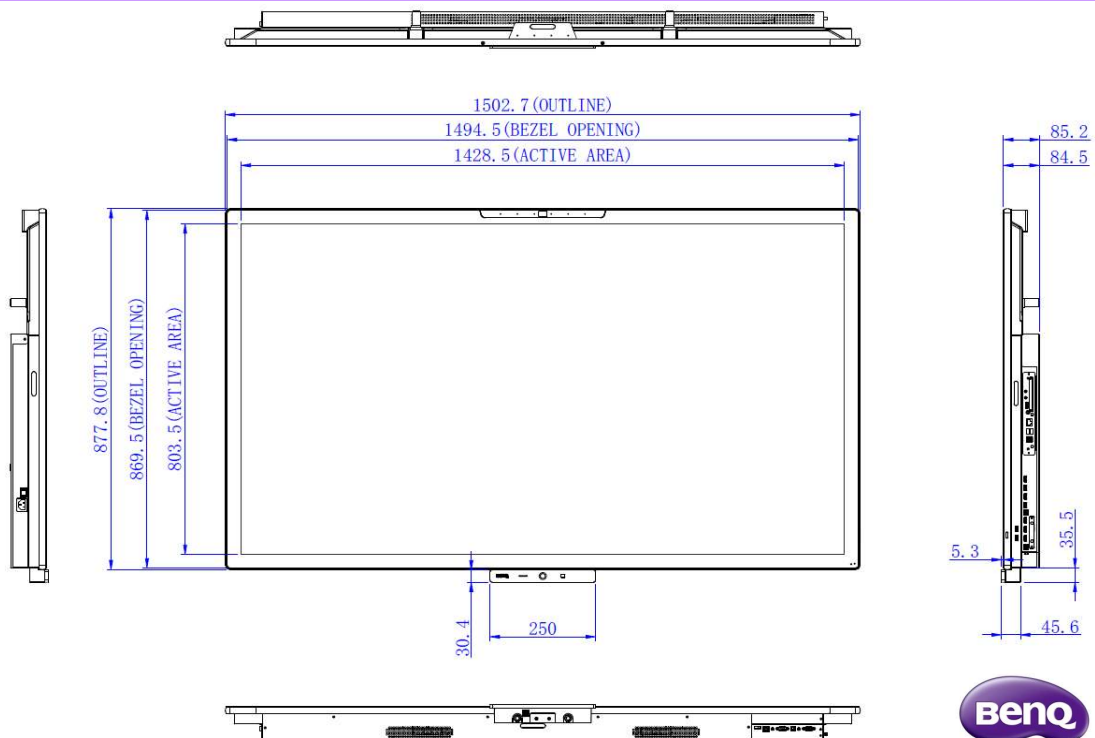

Input/output terminals

Wallmount

Dimension

Features

86" 4K UHD Display and one-tap video conference meeting room solution

A gorgeous Ultra HD display and smart eye-care solution with Anti-Glare screen to keep the high quality of the meeting. It also embedded a camera & array Mic to let users could initiate a video conference immediately.