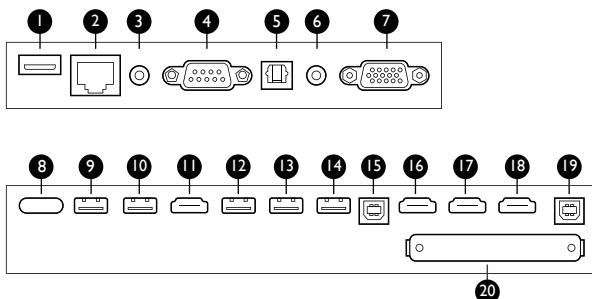

Duo Users:

20 fingers multi-touch capability allows multiple users to collaborate on the same screen at the same time.

EZWrite 5.0 annotation tool

EZWrite 5 is an intuitive annotation solution for boosting collaboration and communication during meetings. The handwriting recognition feature allows users to instantly convert written text. With the floating tool, users can capture screenshots of anything on the screen, and take notes on top.

Input and Output Terminals

- | | | | |
|----|--------------|----|--------------|
| 1 | USB 2.0 | 11 | HDMI OUT |
| 2 | LAN | 12 | USB 3.0 |
| 3 | AUDIO OUT | 13 | USB 3.0/1.5A |
| 4 | RS232 | 14 | USB 3.0 |
| 5 | SPDIF | 15 | TOUCH 1 |
| 6 | AUDIO IN/MIC | 16 | HDMI IN 1 |
| 7 | VGA | 17 | HDMI IN 2 |
| 8 | Power | 18 | HDMI IN 3 |
| 9 | USB 2.0 | 19 | TOUCH 2 |
| 10 | USB 2.0 | 20 | USB 2.0 |