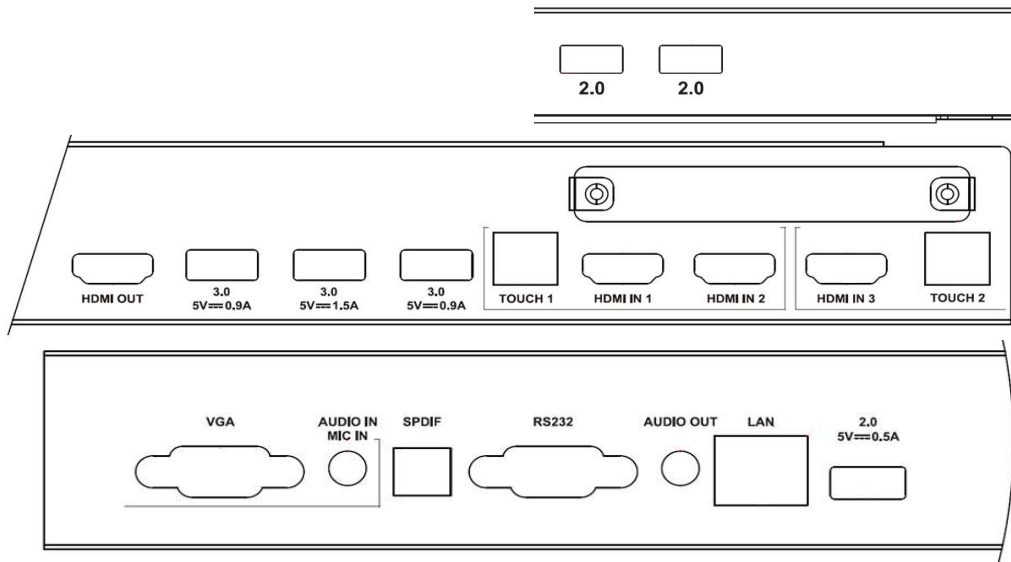

Input/output terminals