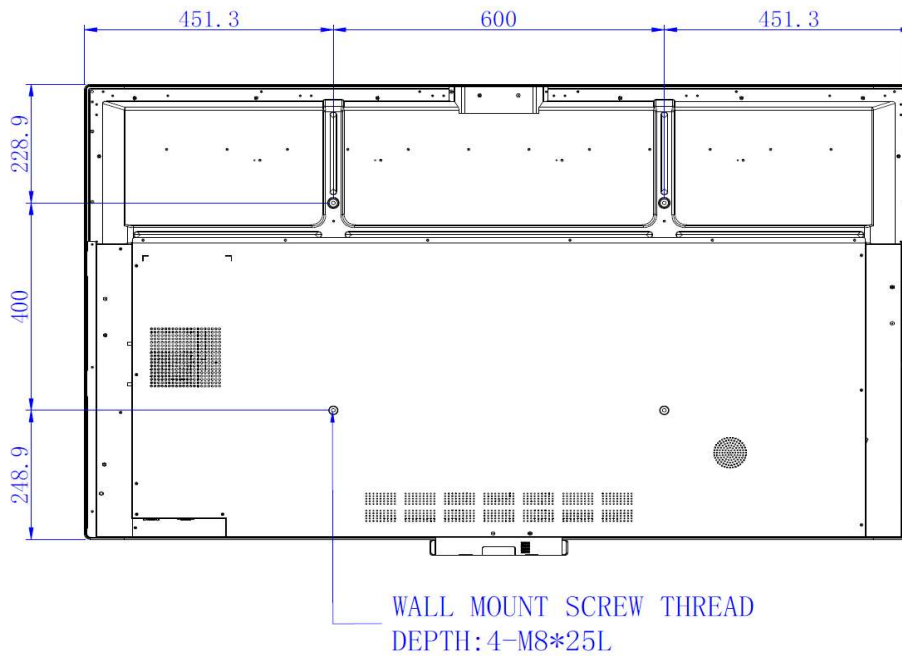

Input/output terminals

Wallmount

Dimension

Features

86" 4K UHD Display and one-tap video conference meeting room solution

A gorgeous Ultra HD display and smart eye-care solution with Anti-Glare screen to keep the high quality of the meeting. It also embedded a camera & array Mic to let users could initiate a video conference immediately.